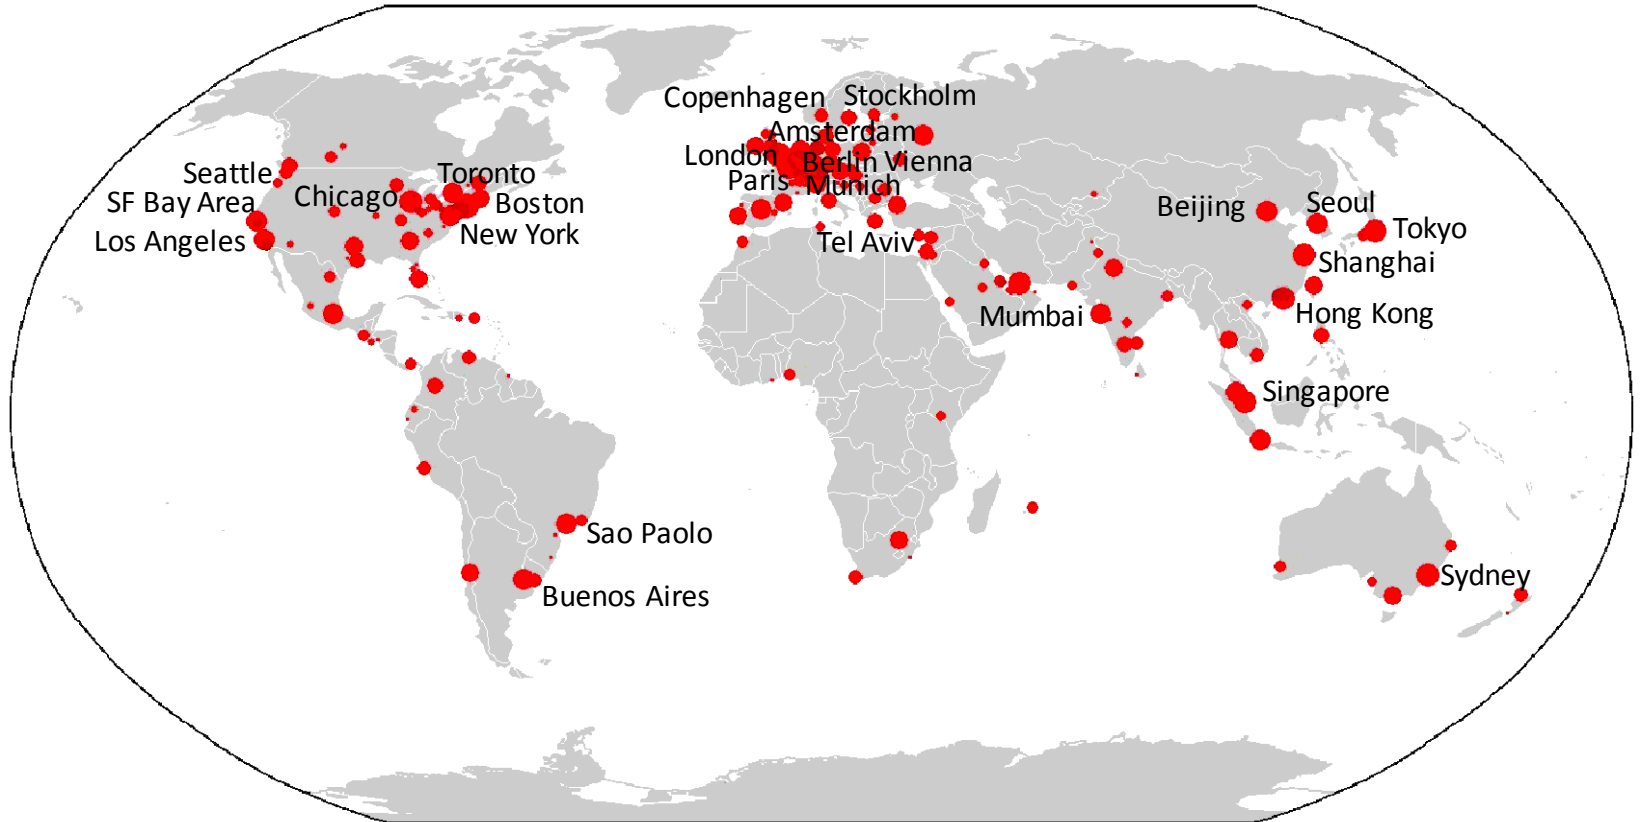

# Global geography of innovation is moving...

**Strong  
Universities  
matter...**

An aerial night view of a city skyline, likely New York City, with numerous skyscrapers illuminated against a dark sky. The lights from the buildings create a dense pattern of white and yellow points, with some taller buildings standing out prominently. The overall atmosphere is one of a bustling, modern urban environment.